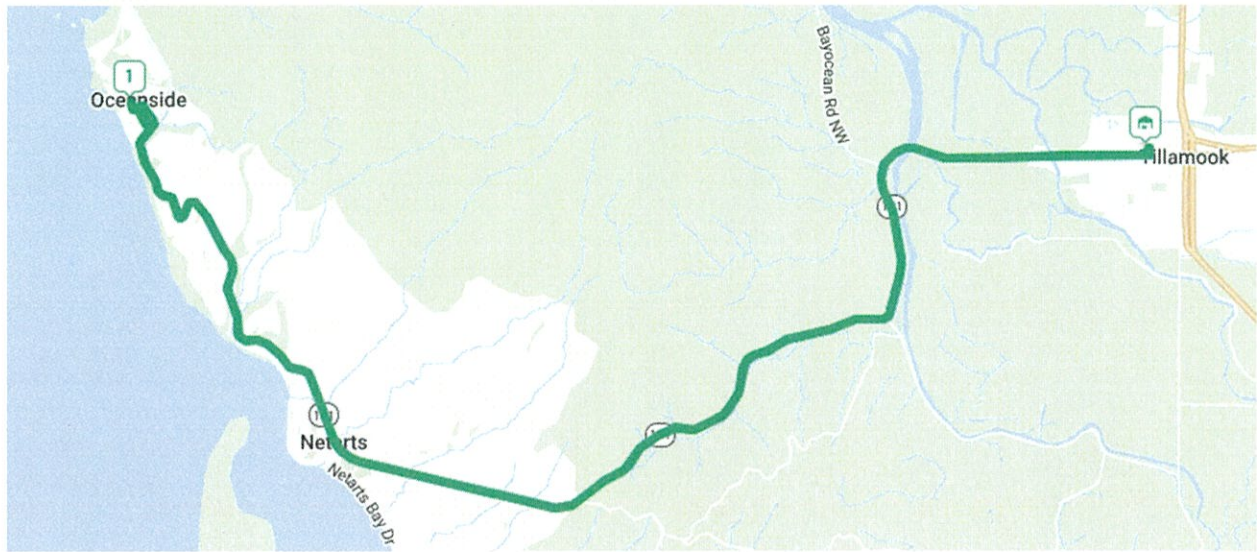

4-29 Doug Route

- 01 171 Treasure Cove Lane
Manzanita, Tillamook County, 97130
Start
- 02 1080 NE 12th Ave
Rockaway Beach, Tillamook County, 97136
- 03 143 North Juniper Street
Rockaway Beach, Tillamook County, 97136
- 04 536 Pacific View Drive
Rockaway Beach, Tillamook County, 97136
- 05 23805 Borba Road
Beaver, Tillamook County, 97108
- 06 18000 Cedar Creek Road
Hebo, Tillamook County, 97122
- 07 49400 Proposal Rock Loop
Neskowin, Tillamook County, 97149
End

4-29 Chris Route

01 1600 Portland Ave
Tillamook, Tillamook County, 97141

4-29 Jeff Route

- 01 **11625 Sawgrass Place**
Nehalem, Tillamook County, 97131
Start
- 02 **495 Fall Creek Drive**
Tillamook, Tillamook County, 97141
- 03 **5685 Barefoot Lane**
Cloverdale, Tillamook County, 97112
- 04 **5535 Ocean Way, Ocean Creek Road**
Neskowin, 97149
- 05 **49400 Proposal Rock Loop**
Neskowin, Tillamook County, 97149
- 06 **35700 Airport Way**
Cloverdale, Tillamook County, 97112