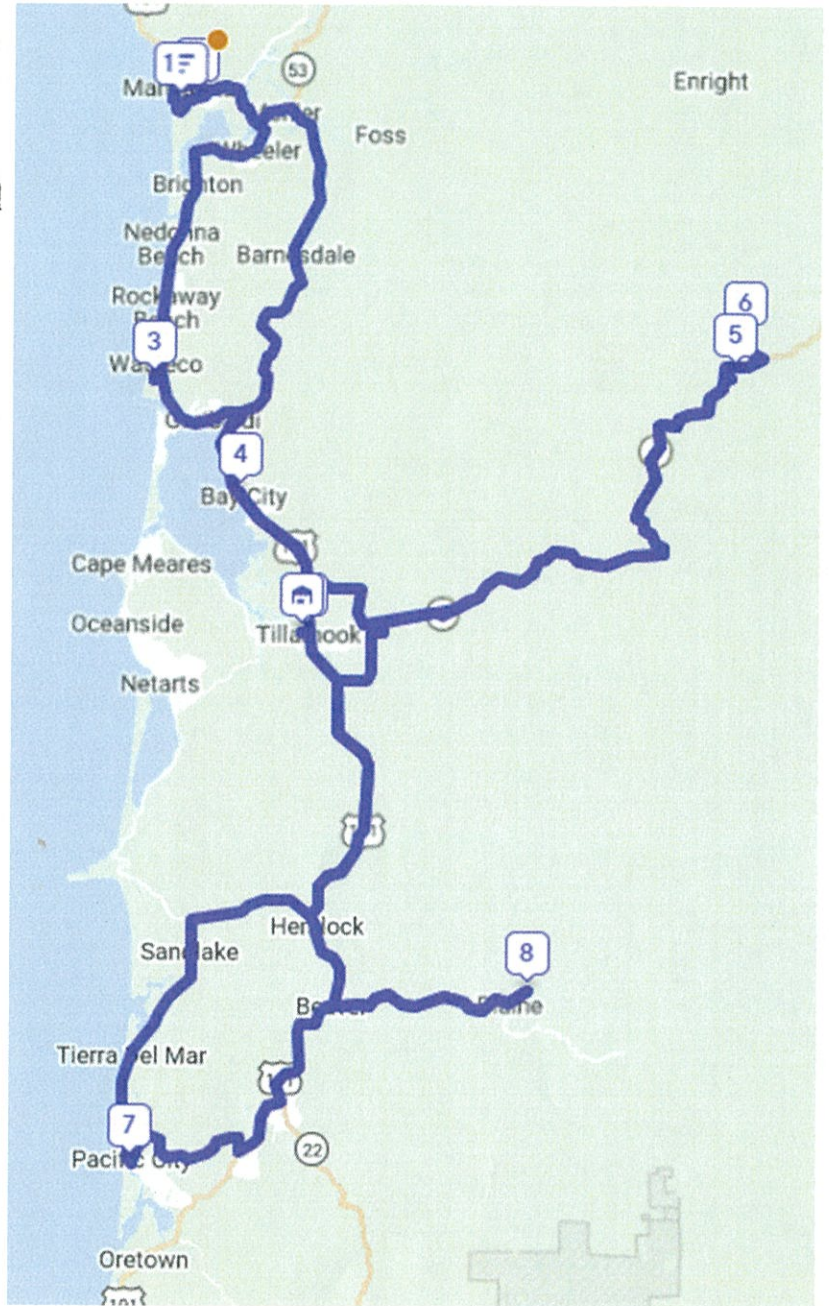

Seth 4/19/26

- Tillamook, Tillamook County, 97131
- 01 7784 Twana Trce  
Nehalem, Tillamook County, 97131  
▲ Unclear location 🏠 Start
  - 02 36345 North Highway 101  
Nehalem, Tillamook County, 97131
  - 03 206 North Pacific Street  
Rockaway Beach, Tillamook County, 97136
  - 04 33455 E Creek Rd  
Beaver, Tillamook County, 97108
  - 05 5195 Winema Road  
Cloverdale, Tillamook County, 97112
  - 06 35405 Salal Lane  
Cloverdale, Tillamook County, 97112
  - 🏠 1510 3rd Street

Day 4/19/26

- 01 **405 Beach Pine Road**  
Nehalem, Tillamook County, 97131  
Start
- 02 **Nearney City Road** *522 Legacy Pl*  
Tillamook County, Oregon, 97131  
▲ Number not found
- 03 **17450 Old Pacific Highway**  
Rockaway Beach, Tillamook County, 97136
- 04 **5525 B Street**  
Bay City, Tillamook County, 97107
- 05 **46000 Wilson River Highway**  
Tillamook, Tillamook County, 97141
- 06 **20015 Reeher Rd**  
Tillamook, Tillamook County, 97141
- 07 **35180 Rueppell Ave**  
Cloverdale, Tillamook County, 97112
- 08 **33455 E Creek Rd**  
Beaver, Tillamook County, 97108
- 09 **108 Stillwell Avenue**  
Tillamook, Tillamook County, 97141

Jeff 4/9/26

01 38550 Meadow Loop  
Nehalem, Tillamook County, 97131

Start

02 34655 Lodgepole Dr  
Nehalem, Tillamook County, 97131

03 12665 Tohls Street  
Nehalem, Tillamook County, 97131

04 Nehalem, Tillamook County  
Oregon, 97131 *16095 Kintec*  
▲ Unclear location

05 170 Kansas Creek Road  
Tillamook, Tillamook County, 97141

06 1180 McCormick Loop Road  
Tillamook, Tillamook County, 97141

07 19625 Fitch Dr  
Beaver, Tillamook County, 97108

08 6655 Nestucca Ridge Road  
Pacific City, Tillamook County, 97135