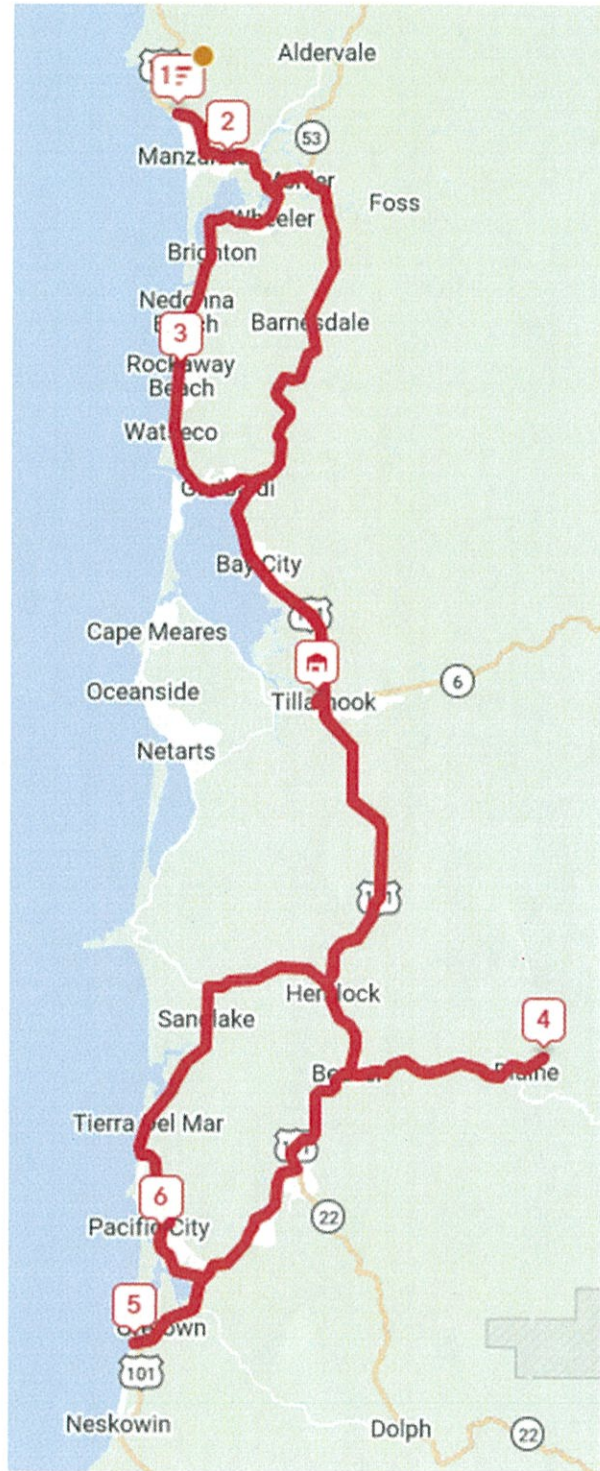

Seth 4/19/26

- Tillamook, Tillamook County, 97131
- 01 7784 Twana Trce  
Nehalem, Tillamook County, 97131  
▲ Unclear location 🏠 Start
  - 02 36345 North Highway 101  
Nehalem, Tillamook County, 97131
  - 03 206 North Pacific Street  
Rockaway Beach, Tillamook County, 97136
  - 04 33455 E Creek Rd  
Beaver, Tillamook County, 97108
  - 05 5195 Winema Road  
Cloverdale, Tillamook County, 97112
  - 06 35405 Salal Lane  
Cloverdale, Tillamook County, 97112
  - 🏠 1510 3rd Street

Day 4/19/26

- 01 **405 Beach Pine Road**  
Nehalem, Tillamook County, 97131  
Start
- 02 **Nearney City Road** *522 Legacy Pl*  
Tillamook County, Oregon, 97131  
▲ Number not found
- 03 **17450 Old Pacific Highway**  
Rockaway Beach, Tillamook County, 97136
- 04 **5525 B Street**  
Bay City, Tillamook County, 97107
- 05 **46000 Wilson River Highway**  
Tillamook, Tillamook County, 97141
- 06 **20015 Reeher Rd**  
Tillamook, Tillamook County, 97141
- 07 **35180 Rueppell Ave**  
Cloverdale, Tillamook County, 97112
- 08 **33455 E Creek Rd**  
Beaver, Tillamook County, 97108
- 09 **108 Stillwell Avenue**  
Tillamook, Tillamook County, 97141

Jeff 4/9/26

01 38550 Meadow Loop  
Nehalem, Tillamook County, 97131

Start

02 34655 Lodgepole Dr  
Nehalem, Tillamook County, 97131

03 12665 Tohls Street  
Nehalem, Tillamook County, 97131

04 Nehalem, Tillamook County  
Oregon, 97131 *16095 Kintec*  
▲ Unclear location

05 170 Kansas Creek Road  
Tillamook, Tillamook County, 97141

06 1180 McCormick Loop Road  
Tillamook, Tillamook County, 97141

07 19625 Fitch Dr  
Beaver, Tillamook County, 97108

08 6655 Nestucca Ridge Road  
Pacific City, Tillamook County, 97135