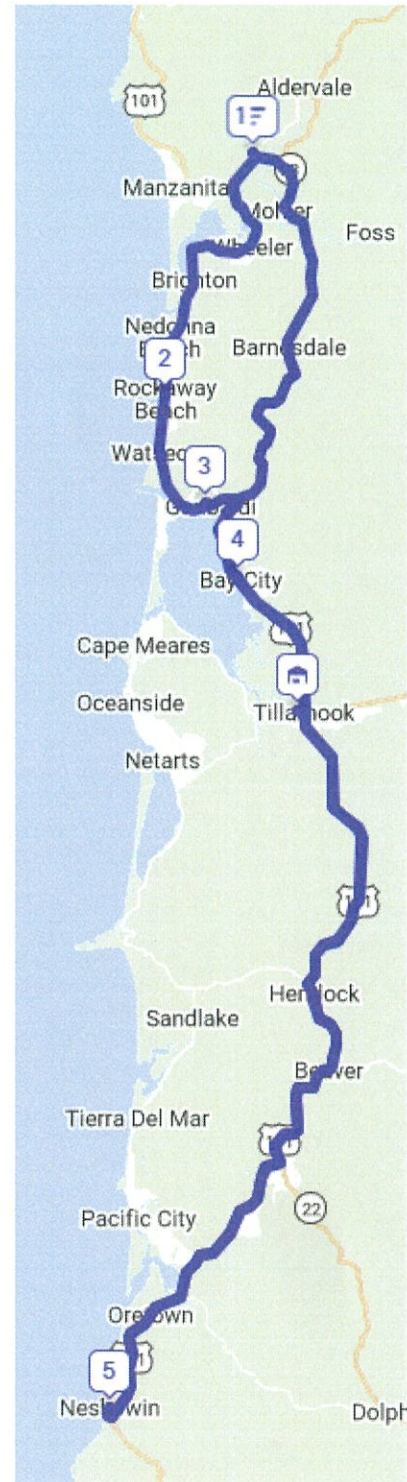

## 6-18 Shane Route

- 01 16095 Kinlee Dr  
Nehalem, Tillamook County, 97131  
Start
- 02 220 North Highway 101  
Rockaway Beach, Tillamook County, 97136
- 03 606 Birch Avenue  
Garibaldi, Tillamook County, 97118
- 04 5525 B Street  
Bay City, Tillamook County, 97107
- 05 4350 Sheridan Avenue  
Neskowin, Tillamook County, 97149

## 6-18 Doug Updated Route

- 01 **9285 Salmonberry Road**  
Tillamook, Tillamook County, 97141  
Start
- 02 **234 Garibaldi Avenue**  
Tillamook County, Oregon, 97118
- 03 **16865 South Point Drive**  
Nehalem, Tillamook County, 97131
- 04 **175 Beach St**  
Manzanita, Tillamook County, 97130
- 05 **465 North 2nd Street**  
Rockaway Beach, Tillamook County, 97136
- 06 **470 North Avenue**  
Manzanita, Tillamook County, 97130  
End

# 6-18 Jeff Route

- 01 **43805 Carol Drive**  
Nehalem, Tillamook County, 97131  
Start
- 02 **8180 Beeswax Trail**  
Nehalem, Tillamook County, 97131
- 03 **34370 Nehalem Point Drive**  
Tillamook County, Oregon, 97131
- 04 **321 N Ocean St**  
Rockaway Beach, Tillamook County, 97136
- 05 **409 South Crest Terrace**  
Rockaway Beach, Tillamook County, 97136
- 06 **602 Evergreen Ave**  
Tillamook, Tillamook County, 97141
- 07 **1835 Chinook Avenue**  
Tillamook, Tillamook County, 97141
- 08 **24270 Bunn Creek Road**  
Cloverdale, Tillamook County, 97112

---

- 09 *20190 Berkshire Road*  
Beaver, Tillamook County, 97108
- 10 **5800 Pollock Ave**  
Cloverdale, Tillamook County, 97112
- 11 **6020 Beachcomber Lane**  
Cloverdale, Tillamook County, 97112
- 12 **5950 Neptune Drive**  
Cloverdale, Tillamook County, 97112  
End