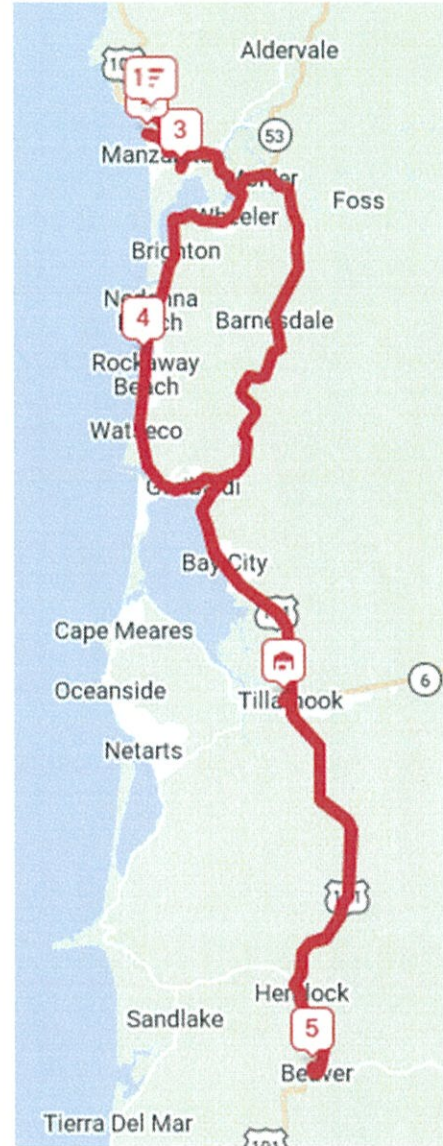

6-2 Chris Route

- 01 25740 Nedonna Avenue**
Rockaway Beach, Tillamook County, 97136
Start
- 02 48270 Little Nestucca Highway**
Little Nestucca River Road, Cloverdale, 97112

6-2 Seth Route

- 01 38550 Meadow Loop**
Nehalem, Tillamook County, 97131
Start
- 02 37350 1st Street**
Nehalem, Tillamook County, 97131
- 03 35020 The Glade**
Nehalem, Tillamook County, 97131
- 04 731 North Pacific Street**
Rockaway Beach, Tillamook County, 97136
- 05 24270 Bunn Creek Road**
Cloverdale, Tillamook County, 97112

6-2 Jeff Route

- 01 234 Garibaldi Avenue**
Tillamook County, Oregon, 97118
Start
- 02 5325 Pacific Street**
Bay City, Tillamook County, 97107
- 03 5455 Regent Street West**
Tillamook, Tillamook County, 97141
- 04 5960 Centerpointe Drive**
Pacific City, Tillamook County, 97112
▲ Number not found
- 05 47270 Beach Crest Drive**
Neskowin, Tillamook County, 97149
- 06 35205 6th Street**
Pacific City, Tillamook County, 97135