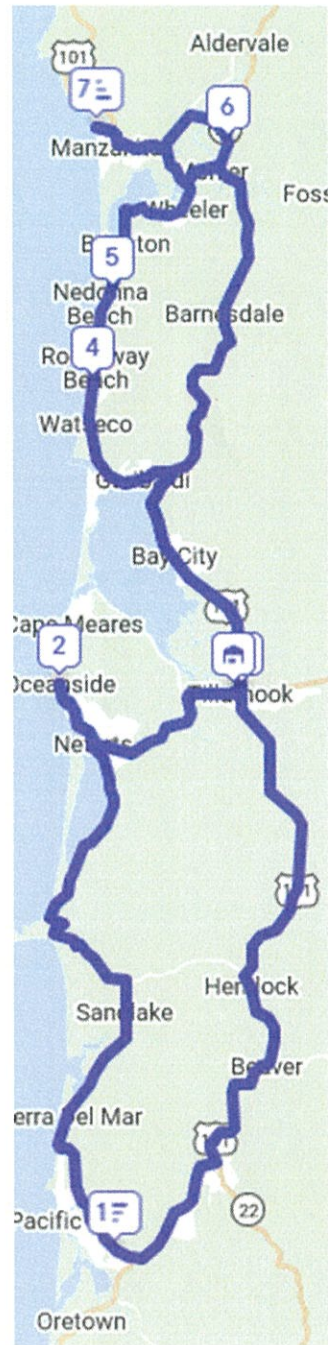

6-3 Chris Route

01 17450 Old Pacific Highway
Rockaway Beach, Tillamook County, 97136

6-3 Seth Route

- 01 1000 3rd Street**
Tillamook, Tillamook County, 97141
Start
- 02 4520 Bayocean Road Northwest**
Tillamook, Tillamook County, 97141
- 03 1082 South Front Street**
South First Street, Rockaway Beach, 97136
- 04 36115 Underhill Lane**
Nehalem, Tillamook County, 97131
- 05 37390 1st Street**
Nehalem, Tillamook County, 97131

6-3 Shane Inspection Route

- 01 **37120 Resort Drive**
Cloverdale, Tillamook County, 97112
Start
- 02 **1600 Portland Avenue**
Tillamook, Tillamook County, 97141
- 03 **116 Pacific Avenue**
Tillamook, Tillamook County, 97141
- 04 **602 Hwy 101, U.S. 101**
Rockaway Beach, 97136
- 05 **9705 Scenic View Drive**
Rockaway Beach, Tillamook County, 97136
- 06 **36455 Oregon 53**
Nehalem, Tillamook County, 97131
- 07 **37350 1st Street**
Nehalem, Tillamook County, 97131

6-3 Jeff Route

- 01 **17450 Old Pacific Highway**
Rockaway Beach, Tillamook County, 9713
Start
- 02 **10145 WAPITI**
Tillamook County, Oregon, 97141
- 03 **37120 Resort Drive**
Cloverdale, Tillamook County, 97112
- 04 **42260 Sundown Way**
Cloverdale, Tillamook County, 97112
- 05 **4350 Blue Heron Ln**
Neskowin, Tillamook County, 97149
- 06 **50030 S Beach Rd**
Neskowin, Tillamook County, 97149
- 07 **7835 Brooten Mountain Road**
Pacific City, Tillamook County, 97135
- 08 **35250 Roger Avenue**
Cloverdale, Tillamook County, 97112
- 09 **5685 Barefoot Lane**
Cloverdale, Tillamook County, 97112
- 10 **30045 Nantucket Drive**
Cloverdale, Tillamook County, 97112
- 11 **5790 Guardenia Avenue**
Cloverdale, Tillamook County, 97112