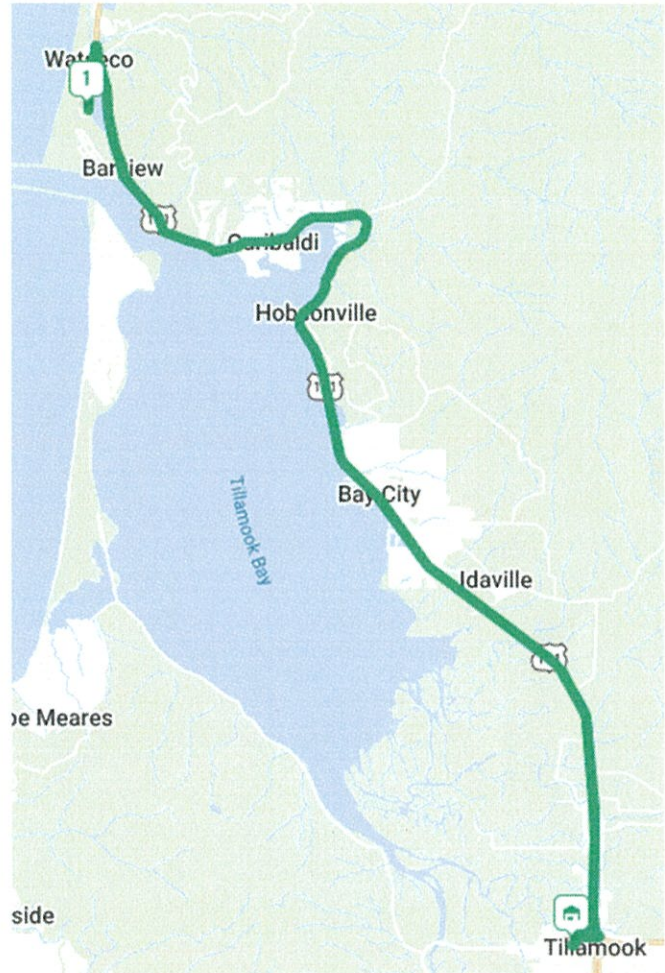

6-3 Chris Route

01 17450 Old Pacific Highway
Rockaway Beach, Tillamook County, 97136

6-3 Seth Route

- 01 1000 3rd Street**
Tillamook, Tillamook County, 97141
Start
- 02 4520 Bayocean Road Northwest**
Tillamook, Tillamook County, 97141
- 03 1082 South Front Street**
South First Street, Rockaway Beach, 97136
- 04 36115 Underhill Lane**
Nehalem, Tillamook County, 97131
- 05 37390 1st Street**
Nehalem, Tillamook County, 97131

6-3 Shane Inspection Route

- 01 **37120 Resort Drive**
Cloverdale, Tillamook County, 97112
Start
- 02 **1600 Portland Avenue**
Tillamook, Tillamook County, 97141
- 03 **116 Pacific Avenue**
Tillamook, Tillamook County, 97141
- 04 **602 Hwy 101, U.S. 101**
Rockaway Beach, 97136
- 05 **9705 Scenic View Drive**
Rockaway Beach, Tillamook County, 97136
- 06 **36455 Oregon 53**
Nehalem, Tillamook County, 97131
- 07 **37350 1st Street**
Nehalem, Tillamook County, 97131

6-3 Jeff Route

- 01 **17450 Old Pacific Highway**
Rockaway Beach, Tillamook County, 9713
Start
- 02 **10145 WAPITI**
Tillamook County, Oregon, 97141
- 03 **37120 Resort Drive**
Cloverdale, Tillamook County, 97112
- 04 **42260 Sundown Way**
Cloverdale, Tillamook County, 97112
- 05 **4350 Blue Heron Ln**
Neskowin, Tillamook County, 97149
- 06 **50030 S Beach Rd**
Neskowin, Tillamook County, 97149
- 07 **7835 Brooten Mountain Road**
Pacific City, Tillamook County, 97135
- 08 **35250 Roger Avenue**
Cloverdale, Tillamook County, 97112
- 09 **5685 Barefoot Lane**
Cloverdale, Tillamook County, 97112
- 10 **30045 Nantucket Drive**
Cloverdale, Tillamook County, 97112
- 11 **5790 Guardenia Avenue**
Cloverdale, Tillamook County, 97112