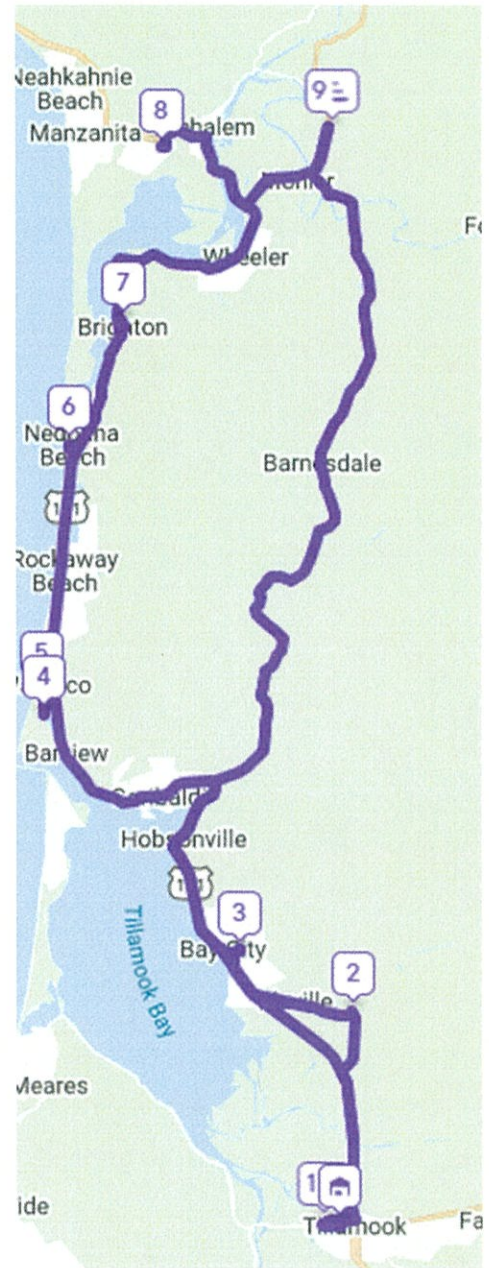

6-9 Jeff Route

- 01 **5495 Lilac Street**
Tillamook, Tillamook County, 97141
Start
- 02 **955 Castle Place, Castle Drive**
Tillamook, 97141
- 03 **108 Stillwell Avenue**
Tillamook, Tillamook County, 97141
- 04 **3616 Walnut Lane**
Tillamook, Tillamook County, 97141
- 05 **1255 Edelwyss Road**
Tillamook, Tillamook County, 97141
- 06 **48990 U.S. 101 South**
Neskowin, Tillamook County, 97149
- 07 **7320 Elderberry Lane**
Cloverdale, Tillamook County, 97112
- 08 **5950 Neptune Drive**
Cloverdale, Tillamook County, 97112
- 09 **33280 Shore Dr**
Cloverdale, Tillamook County, 97112
- 10 **5955 Centerpointe Loop**
Cloverdale, Tillamook County, 97112

SETH 6/9/26

- 01 **1000 3rd Street**
Tillamook, Tillamook County, 97141
 Start
- 02 **6600 Alderbrook Road**
Tillamook, Tillamook County, 97141
- 03 **6280 Portland Avenue**
Bay City, Tillamook County, 97107
- 04 **17450 Old Pacific Hwy**
Rockaway Beach, Tillamook County, 97136
- 05 **17494 Ocean Blvd**
Rockaway Beach, Tillamook County, 97136
- 06 **25780 Beach Drive**
Rockaway Beach, Tillamook County, 97136
- 07 **29845 North Bayview Boulevard**
Rockaway Beach, Tillamook County, 97136
- 08 **11665 Sawgrass Pl**
Nehalem, Tillamook County, 97131
- 09 **36455 Oregon 53**
Nehalem, Tillamook County, 97131

6-9 Chris Route

- 01** 7784 Twana Trce
Nehalem, Tillamook County, 97131
Start
- 02** 34620 Creekside Drive
Nehalem, Tillamook County, 97131
- 03** 11650 Sawgrass Pl
Nehalem, Tillamook County, 97131
- 04** 25740 Nedonna Ave
Rockaway Beach, Tillamook County, 97136
- 05** 31285 Hwy 101 S, U.S. 101 South
Hebo, 97122
- 06** 10215 Hughey Ln
Tillamook, Tillamook County, 97141