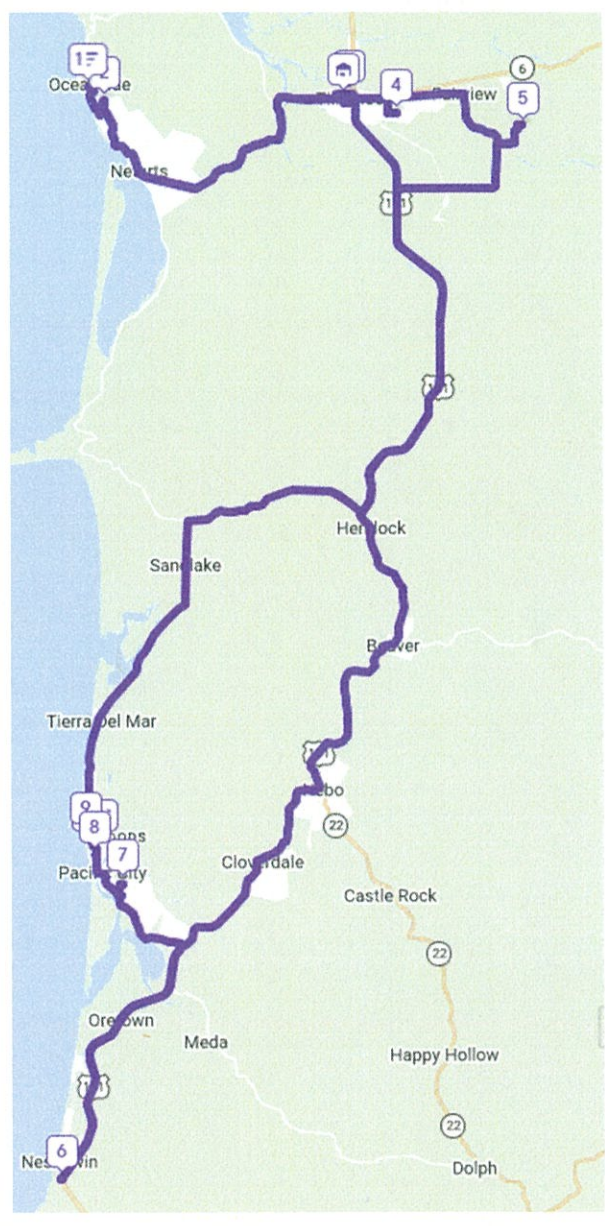

6-9 Jeff Route

- 01 **5495 Lilac Street**
Tillamook, Tillamook County, 97141
Start
- 02 **955 Castle Place, Castle Drive**
Tillamook, 97141
- 03 **108 Stillwell Avenue**
Tillamook, Tillamook County, 97141
- 04 **3616 Walnut Lane**
Tillamook, Tillamook County, 97141
- 05 **1255 Edelwyss Road**
Tillamook, Tillamook County, 97141
- 06 **48990 U.S. 101 South**
Neskowin, Tillamook County, 97149
- 07 **7320 Elderberry Lane**
Cloverdale, Tillamook County, 97112
- 08 **5950 Neptune Drive**
Cloverdale, Tillamook County, 97112
- 09 **33280 Shore Dr**
Cloverdale, Tillamook County, 97112
- 10 **5955 Centerpointe Loop**
Cloverdale, Tillamook County, 97112

SETH 6/9/26

- 01 **1000 3rd Street**
Tillamook, Tillamook County, 97141
 Start
- 02 **6600 Alderbrook Road**
Tillamook, Tillamook County, 97141
- 03 **6280 Portland Avenue**
Bay City, Tillamook County, 97107
- 04 **17450 Old Pacific Hwy**
Rockaway Beach, Tillamook County, 97136
- 05 **17494 Ocean Blvd**
Rockaway Beach, Tillamook County, 97136
- 06 **25780 Beach Drive**
Rockaway Beach, Tillamook County, 97136
- 07 **29845 North Bayview Boulevard**
Rockaway Beach, Tillamook County, 97136
- 08 **11665 Sawgrass Pl**
Nehalem, Tillamook County, 97131
- 09 **36455 Oregon 53**
Nehalem, Tillamook County, 97131

6-9 Chris Route

- 01** 7784 Twana Trce
Nehalem, Tillamook County, 97131
Start
- 02** 34620 Creekside Drive
Nehalem, Tillamook County, 97131
- 03** 11650 Sawgrass Pl
Nehalem, Tillamook County, 97131
- 04** 25740 Nedonna Ave
Rockaway Beach, Tillamook County, 97136
- 05** 31285 Hwy 101 S, U.S. 101 South
Hebo, 97122
- 06** 10215 Hughey Ln
Tillamook, Tillamook County, 97141