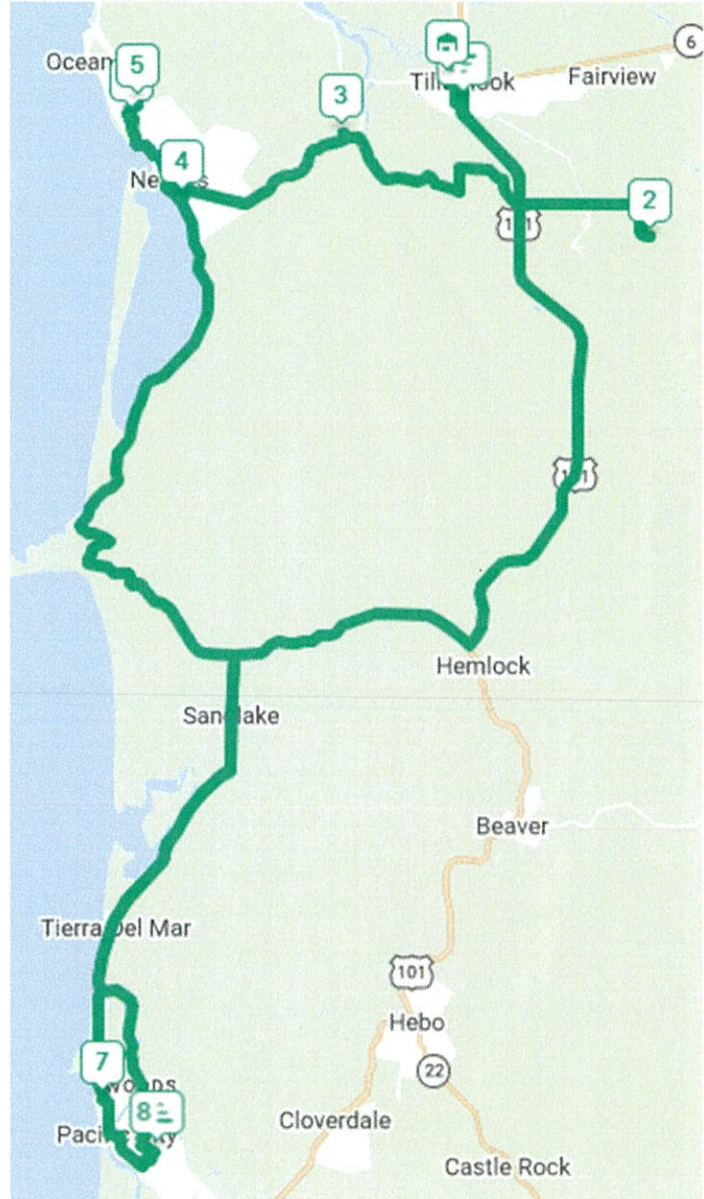

SETH 5/13/26

- 01 25605 Wilson River Highway**
Tillamook, Tillamook County, 97141
Start
- 02 3720 Baumgartner Road**
Tillamook, Tillamook County, 97141
- 03 1600 Portland Ave**
Tillamook, Tillamook County, 97141
- 04 5325 Pacific Street**
Bay City, Tillamook County, 97107
- 05 500 Driftwood Avenue**
Garibaldi, Tillamook County, 97118
- 06 19095 Vincent Lane**
Rockaway Beach, Tillamook County, 97136
- 07 35980 13th Street**
Nehalem, Tillamook County, 97131
- 08 37385 1st Street**
Nehalem, Tillamook County, 97131
- 09 8180 Beeswax Trail**
Nehalem, Tillamook County, 97131

SHANE 5/13/26

- 01 **915 Main Avenue**
Tillamook, Tillamook County, 97141
Start
- 02 **4800 Brickyard Road**
Tillamook, Tillamook County, 97141
- 03 **1940 Deer Ridge Road**
Tillamook, Tillamook County, 97141
- 04 **2293 Bayview Road West**
Tillamook, Tillamook County, 97141
- 05 **400 Ocean Song**
Tillamook, Tillamook County, 97141
- 06 **495 Fall Creek Drive**
Tillamook, Tillamook County, 97141
- 07 **5990 Summerhouse Lane**
Cloverdale, Tillamook County, 97112
- 08 **7705 Simmons Road**
Pacific City, Tillamook County, 97135
End

DOUG 5/13/26

01 17245 Camp 4 Road
Nehalem, Tillamook County, 97131
Start

02 35600 North Highway 101
Nehalem, Tillamook County, 97131

03 8835 Central Ct
Rockaway Beach, Tillamook County, 97136

04 10165 WAPITT
Tillamook County, Oregon, 97141
▲ Number not found

05 3720 Baumgartner Road
Tillamook, Tillamook County, 97141
End

JEFF 5/13/26

01 **536 Pacific View Drive**
Rockaway Beach, Tillamook County, 97136
Start

02 **269 South Pacific Street**
Rockaway Beach, Tillamook County, 97136