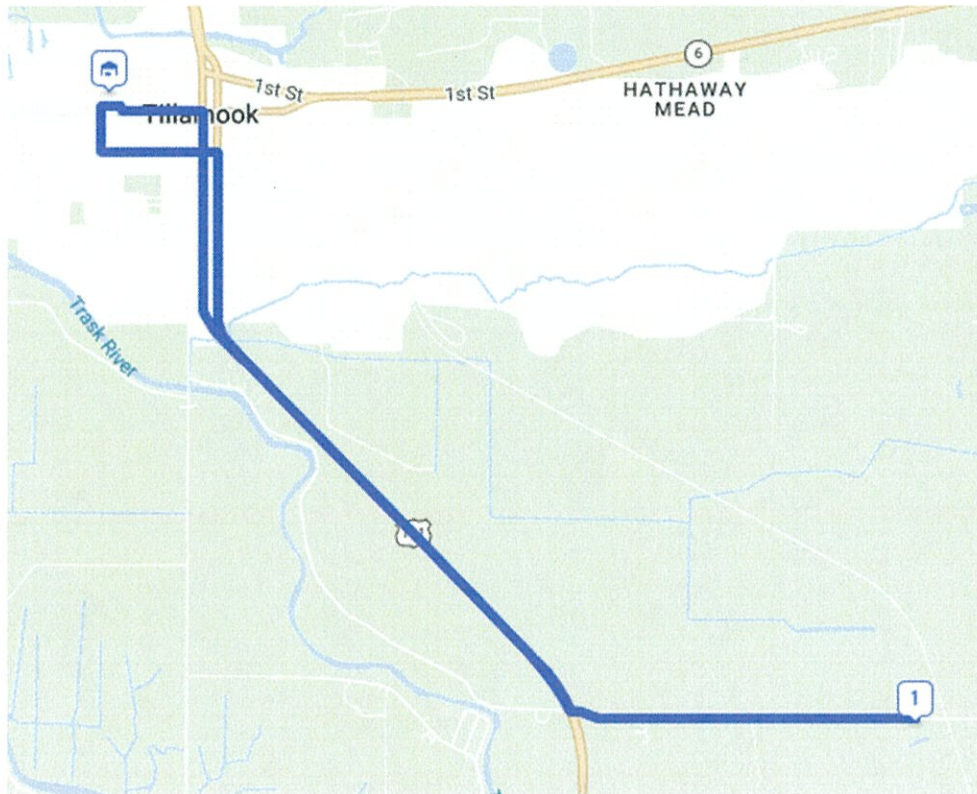

DOUG 5/20/26

01 795 Beach St
Manzanita, Tillamook County, 97130

Start

02 34 Edmund Lane
Manzanita, Tillamook County, 97130

03 522 Leekay Pl.
Manzanita, Tillamook County, 97130

04 509 Garibaldi Avenue
Tillamook County, Oregon, 97118

End

5-20 Shane Route

- 01 **4212 Marolf Plaza**
Tillamook, Tillamook County, 97141
Start
- 02 **60 Kansas Creek Road**
Tillamook, Tillamook County, 97141
- 03 **50655 Wilson River Highway**
Tillamook, Tillamook County, 97141
- 04 **36255 Wilson River Highway**
Tillamook, Tillamook County, 97141
- 05 **38855 Hwy 101 S, U.S. 101 South**
Cloverdale, 97112

5-20 Chris Route

- 01 11620 Sawgrass Place**
Nehalem, Tillamook County, 97131
Start
- 02 35270 Tohl Avenue**
Nehalem, Tillamook County, 97131
- 03 33540 Madrona Ave**
Tillamook, Tillamook County, 97141
▲ Number not found
- 04 9860 Chance Road**
Tillamook, Tillamook County, 97141
- 05 14095 U.S. 101 South**
Tillamook, Tillamook County, 97141
- 06 35115 Lahaina Loop Road**
Pacific City, Tillamook County, 97135

5-20 Truman Route

01 2470 McCormick Loop Road
Tillamook, Tillamook County, 97141