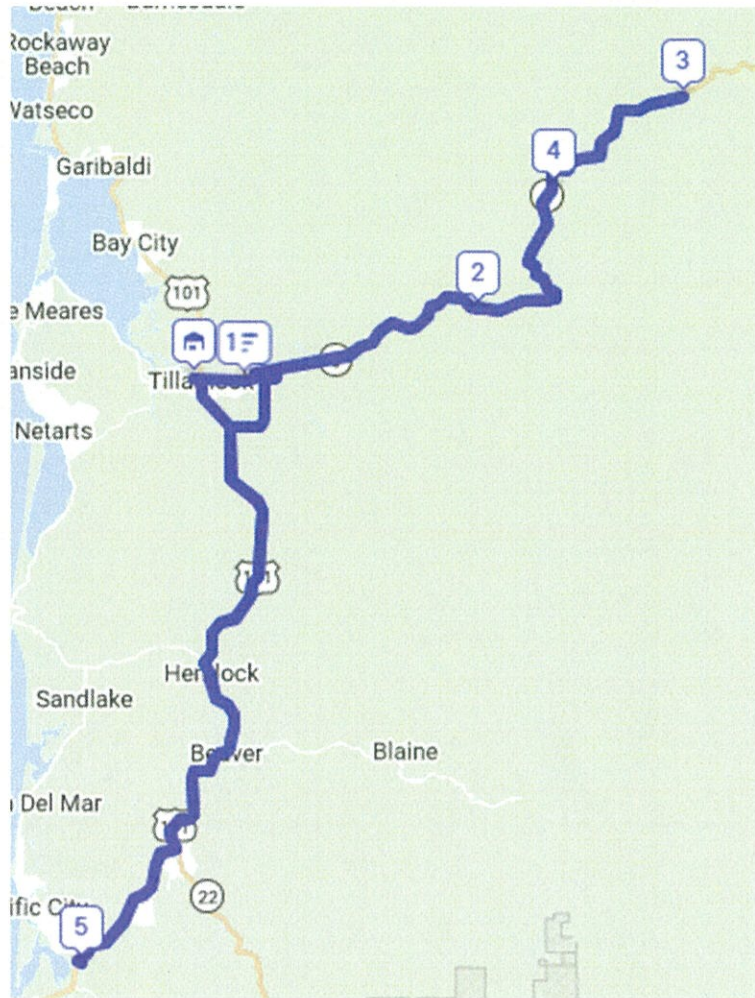

- 06 **731 North Pacific Street**
Rockaway Beach, Tillamook County, 97136
- 07 **8155 Nehalem Road**
Tillamook County, Oregon, 97131
- 08 **35150 Ponderosa Loop**
Nehalem, Tillamook County, 97131
- 09 **35140 Ponderosa Loop**
Nehalem, Tillamook County, 97131
- 10 **11095 KILLER**
Nehalem, Tillamook County, 97131
End
- 11 **50655 Wilson River Highway**
Tillamook, Tillamook County, 97141
End

DOUG 5/20/26

01 795 Beach St
Manzanita, Tillamook County, 97130

Start

02 34 Edmund Lane
Manzanita, Tillamook County, 97130

03 522 Leekay Pl.
Manzanita, Tillamook County, 97130

04 509 Garibaldi Avenue
Tillamook County, Oregon, 97118

End

5-20 Shane Route

- 01 **4212 Marolf Plaza**
Tillamook, Tillamook County, 97141
Start
- 02 **60 Kansas Creek Road**
Tillamook, Tillamook County, 97141
- 03 **50655 Wilson River Highway**
Tillamook, Tillamook County, 97141
- 04 **36255 Wilson River Highway**
Tillamook, Tillamook County, 97141
- 05 **38855 Hwy 101 S, U.S. 101 South**
Cloverdale, 97112

5-20 Truman Route

01 2470 McCormick Loop Road
Tillamook, Tillamook County, 97141