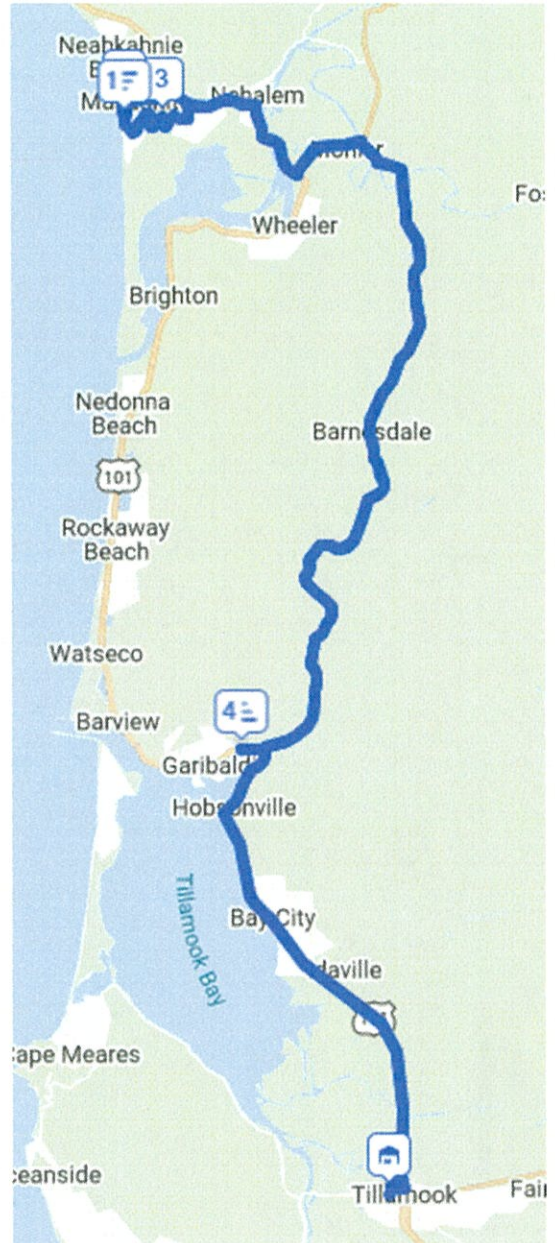

- 06 **731 North Pacific Street**
Rockaway Beach, Tillamook County, 97136
- 07 **8155 Nehalem Road**
Tillamook County, Oregon, 97131
- 08 **35150 Ponderosa Loop**
Nehalem, Tillamook County, 97131
- 09 **35140 Ponderosa Loop**
Nehalem, Tillamook County, 97131
- 10 **11095 KILLER**
Nehalem, Tillamook County, 97131
End
- 11 **50655 Wilson River Highway**
Tillamook, Tillamook County, 97141
End

DOUG 5/20/26

01 795 Beach St
Manzanita, Tillamook County, 97130

Start

02 34 Edmund Lane
Manzanita, Tillamook County, 97130

03 522 Leekay Pl.
Manzanita, Tillamook County, 97130

04 509 Garibaldi Avenue
Tillamook County, Oregon, 97118

End

5-20 Shane Route

- 01 **4212 Marolf Plaza**
Tillamook, Tillamook County, 97141
Start
- 02 **60 Kansas Creek Road**
Tillamook, Tillamook County, 97141
- 03 **50655 Wilson River Highway**
Tillamook, Tillamook County, 97141
- 04 **36255 Wilson River Highway**
Tillamook, Tillamook County, 97141
- 05 **38855 Hwy 101 S, U.S. 101 South**
Cloverdale, 97112

5-20 Truman Route

01 2470 McCormick Loop Road
Tillamook, Tillamook County, 97141