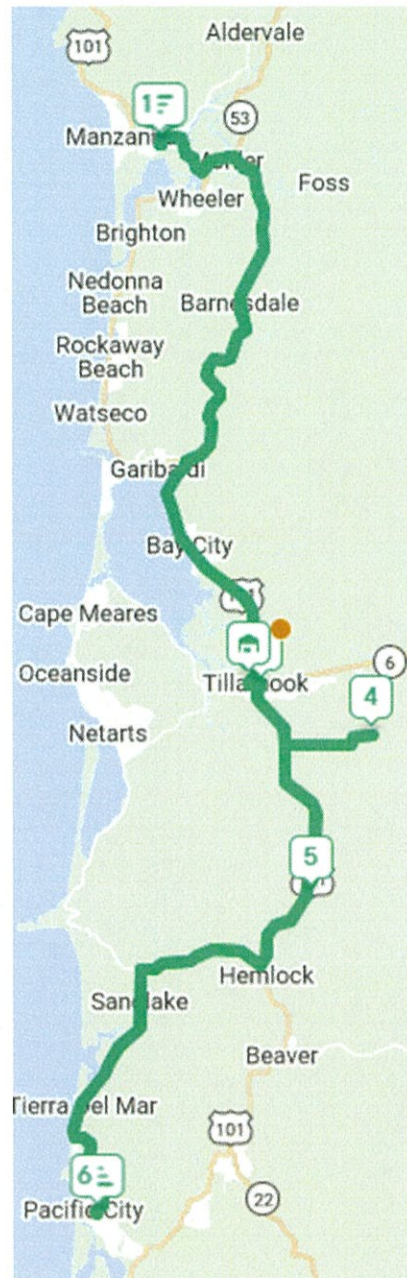

- 06 **731 North Pacific Street**
Rockaway Beach, Tillamook County, 97136
- 07 **8155 Nehalem Road**
Tillamook County, Oregon, 97131
- 08 **35150 Ponderosa Loop**
Nehalem, Tillamook County, 97131
- 09 **35140 Ponderosa Loop**
Nehalem, Tillamook County, 97131
- 10 **11095 KILLER**
Nehalem, Tillamook County, 97131
End
- 11 **50655 Wilson River Highway**
Tillamook, Tillamook County, 97141
End

DOUG 5/20/26

01 795 Beach St
Manzanita, Tillamook County, 97130

Start

02 34 Edmund Lane
Manzanita, Tillamook County, 97130

03 522 Leekay Pl.
Manzanita, Tillamook County, 97130

04 509 Garibaldi Avenue
Tillamook County, Oregon, 97118

End

5-20 Shane Route

- 01 **4212 Marolf Plaza**
Tillamook, Tillamook County, 97141
Start
- 02 **60 Kansas Creek Road**
Tillamook, Tillamook County, 97141
- 03 **50655 Wilson River Highway**
Tillamook, Tillamook County, 97141
- 04 **36255 Wilson River Highway**
Tillamook, Tillamook County, 97141
- 05 **38855 Hwy 101 S, U.S. 101 South**
Cloverdale, 97112

5-20 Truman Route

01 2470 McCormick Loop Road
Tillamook, Tillamook County, 97141