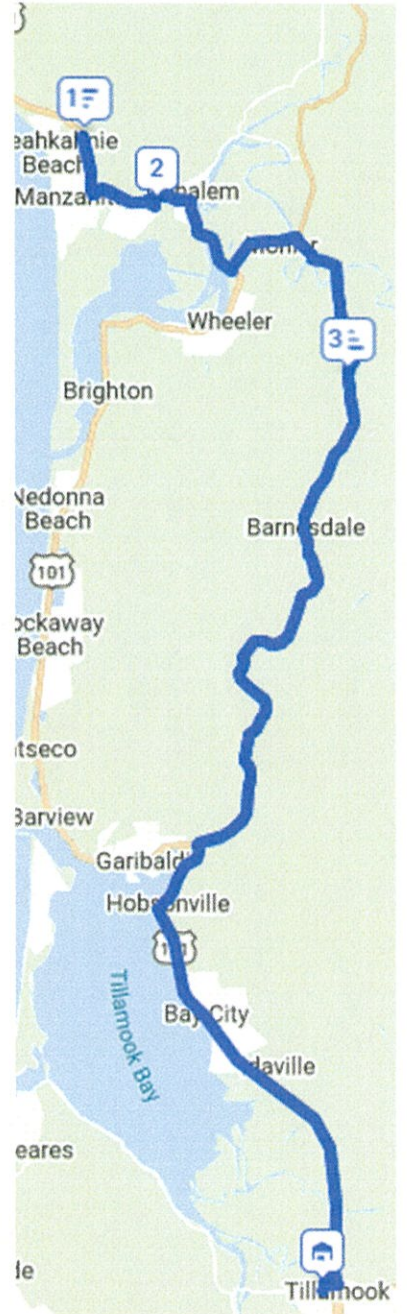

Chris 6/23/26

- 01 33500 Shore Drive**
Cloverdale, Tillamook County, 97112
Start
- 02 48335 Little Nestucca River Rd**
Cloverdale, Tillamook County, 97112
- 03 20965 Sandlake Rd**
Cloverdale, Tillamook County, 97112
- 04 4965 Bourbon Place West**
Tillamook, Tillamook County, 97141
- 05 1510 Sunset Avenue**
Tillamook, Tillamook County, 97141

Doug 6/23/26

- 01 38035 North Highway 101
Nehalem, Tillamook County, 97131
Start
- 02 35385 Tohl Avenue
Nehalem, Tillamook County, 97131
- 03 30500 Miami Foley Road
Nehalem, Tillamook County, 97131
End

SETH 6/23/26

- 01 **38035 North Highway 101**
Nehalem, Tillamook County, 97131
Start
- 02 **35505 Clipper Court**
Nehalem, Tillamook County, 97131
- 03 **4565 Clam Street**
Bay City, Tillamook County, 97107

6-23 Jeff Route

- 01 **1000 3rd Street**
Tillamook, Tillamook County, 97141
Start
- 02 **33500 Shore Drive**
Cloverdale, Tillamook County, 97112
- 03 **47470 Hawk Street**
Neskowin, Tillamook County, 97149
- 04 **45845 Kinnikinnick Dr**
Neskowin, Tillamook County, 97149
- 05 **47495 Cove Crest Drive**
Neskowin, Tillamook County, 97149
- 06 **37200 Sutton Way**
Cloverdale, Tillamook County, 97112