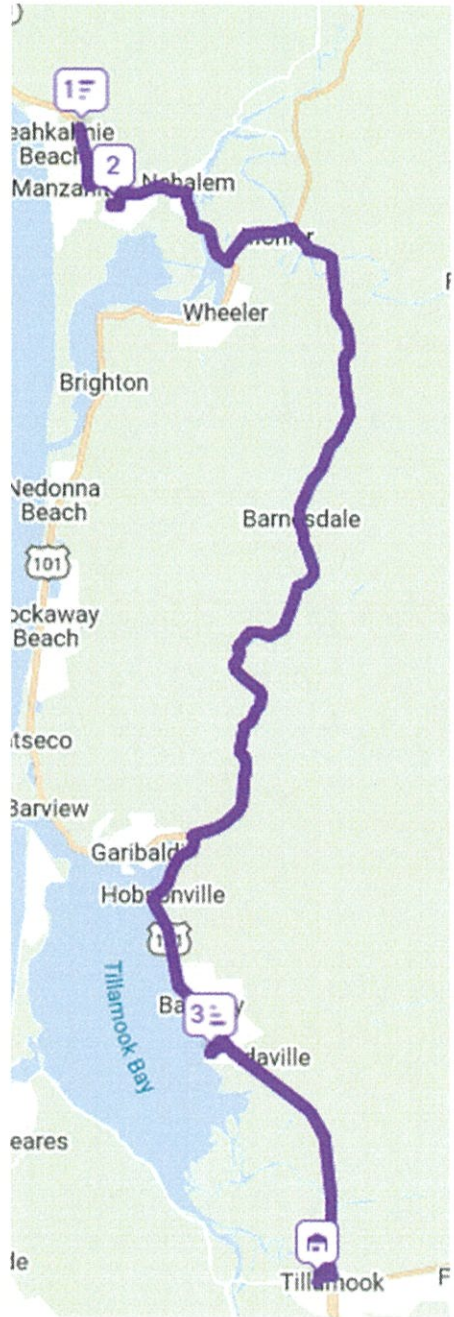

Chris 6/23/26

- 01 33500 Shore Drive**
Cloverdale, Tillamook County, 97112
Start
- 02 48335 Little Nestucca River Rd**
Cloverdale, Tillamook County, 97112
- 03 20965 Sandlake Rd**
Cloverdale, Tillamook County, 97112
- 04 4965 Bourbon Place West**
Tillamook, Tillamook County, 97141
- 05 1510 Sunset Avenue**
Tillamook, Tillamook County, 97141

Doug 6/23/26

- 01 38035 North Highway 101
Nehalem, Tillamook County, 97131
Start
- 02 35385 Tohl Avenue
Nehalem, Tillamook County, 97131
- 03 30500 Miami Foley Road
Nehalem, Tillamook County, 97131
End

SETH 6/23/26

- 01 **38035 North Highway 101**
Nehalem, Tillamook County, 97131
Start
- 02 **35505 Clipper Court**
Nehalem, Tillamook County, 97131
- 03 **4565 Clam Street**
Bay City, Tillamook County, 97107

6-23 Jeff Route

- 01 **1000 3rd Street**
Tillamook, Tillamook County, 97141
Start
- 02 **33500 Shore Drive**
Cloverdale, Tillamook County, 97112
- 03 **47470 Hawk Street**
Neskowin, Tillamook County, 97149
- 04 **45845 Kinnikinnick Dr**
Neskowin, Tillamook County, 97149
- 05 **47495 Cove Crest Drive**
Neskowin, Tillamook County, 97149
- 06 **37200 Sutton Way**
Cloverdale, Tillamook County, 97112