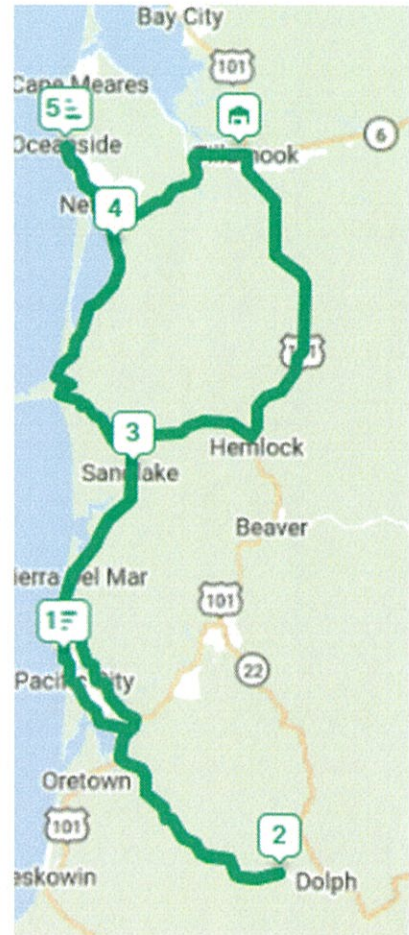

Chris 6/23/26

- 01 33500 Shore Drive**
Cloverdale, Tillamook County, 97112
Start
- 02 48335 Little Nestucca River Rd**
Cloverdale, Tillamook County, 97112
- 03 20965 Sandlake Rd**
Cloverdale, Tillamook County, 97112
- 04 4965 Bourbon Place West**
Tillamook, Tillamook County, 97141
- 05 1510 Sunset Avenue**
Tillamook, Tillamook County, 97141

Doug 6/23/26

- 01 38035 North Highway 101
Nehalem, Tillamook County, 97131
Start
- 02 35385 Tohl Avenue
Nehalem, Tillamook County, 97131
- 03 30500 Miami Foley Road
Nehalem, Tillamook County, 97131
End

SETH 6/23/26

- 01 **38035 North Highway 101**
Nehalem, Tillamook County, 97131
Start
- 02 **35505 Clipper Court**
Nehalem, Tillamook County, 97131
- 03 **4565 Clam Street**
Bay City, Tillamook County, 97107

6-23 Jeff Route

- 01 **1000 3rd Street**
Tillamook, Tillamook County, 97141
Start
- 02 **33500 Shore Drive**
Cloverdale, Tillamook County, 97112
- 03 **47470 Hawk Street**
Neskowin, Tillamook County, 97149
- 04 **45845 Kinnikinnick Dr**
Neskowin, Tillamook County, 97149
- 05 **47495 Cove Crest Drive**
Neskowin, Tillamook County, 97149
- 06 **37200 Sutton Way**
Cloverdale, Tillamook County, 97112